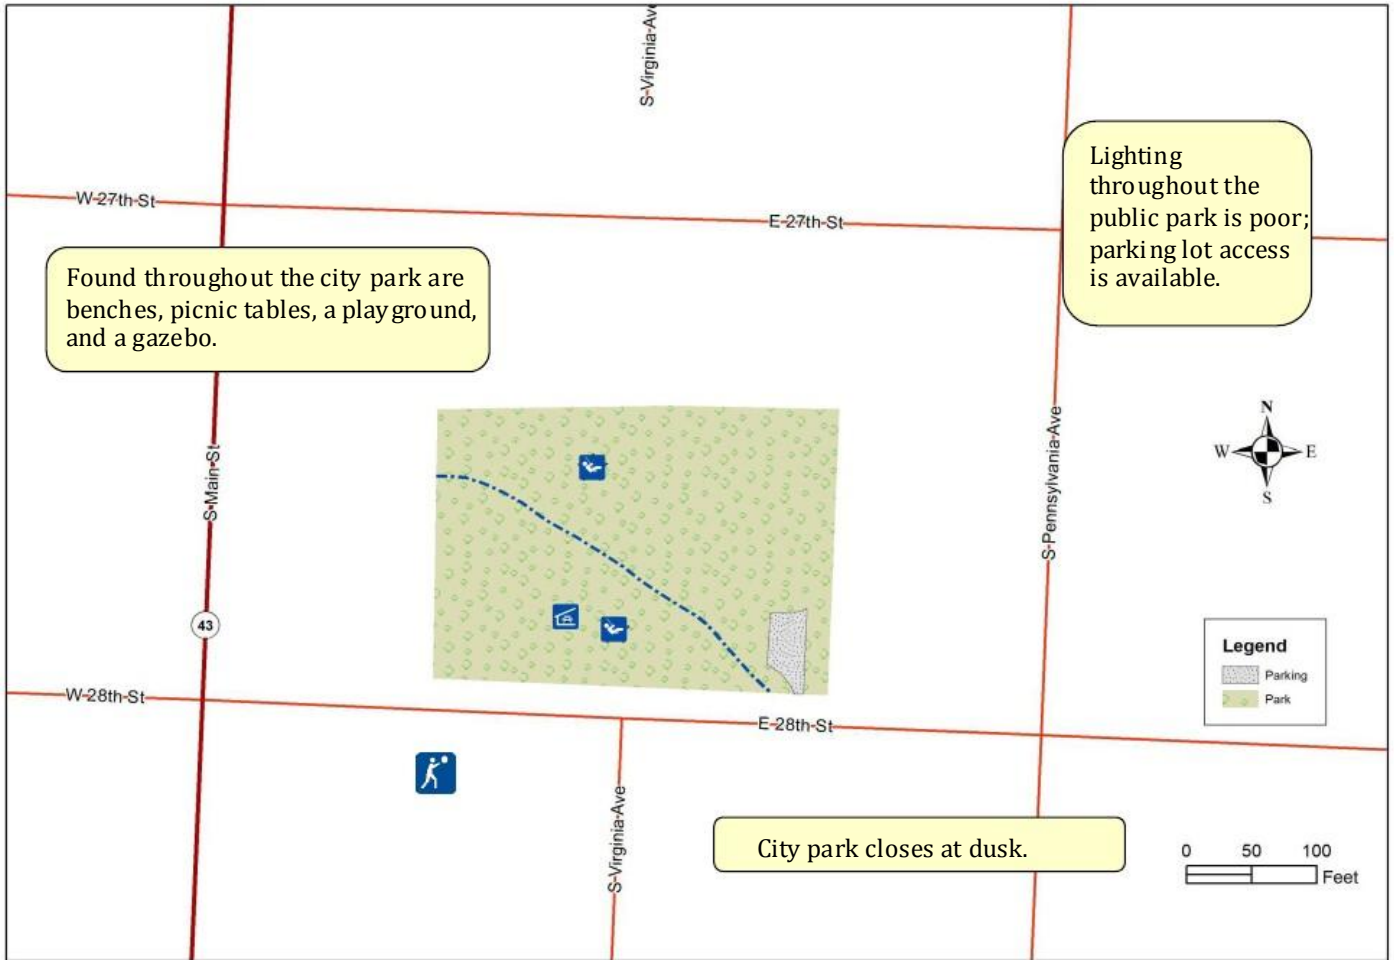

# Garvin Park

26th & Virginia  
Joplin, MO 64801

Found throughout the city park are benches, picnic tables, a playground, and a gazebo.

Lighting throughout the public park is poor; parking lot access is available.

City park closes at dusk.

**Legend**

- Parking
- Park