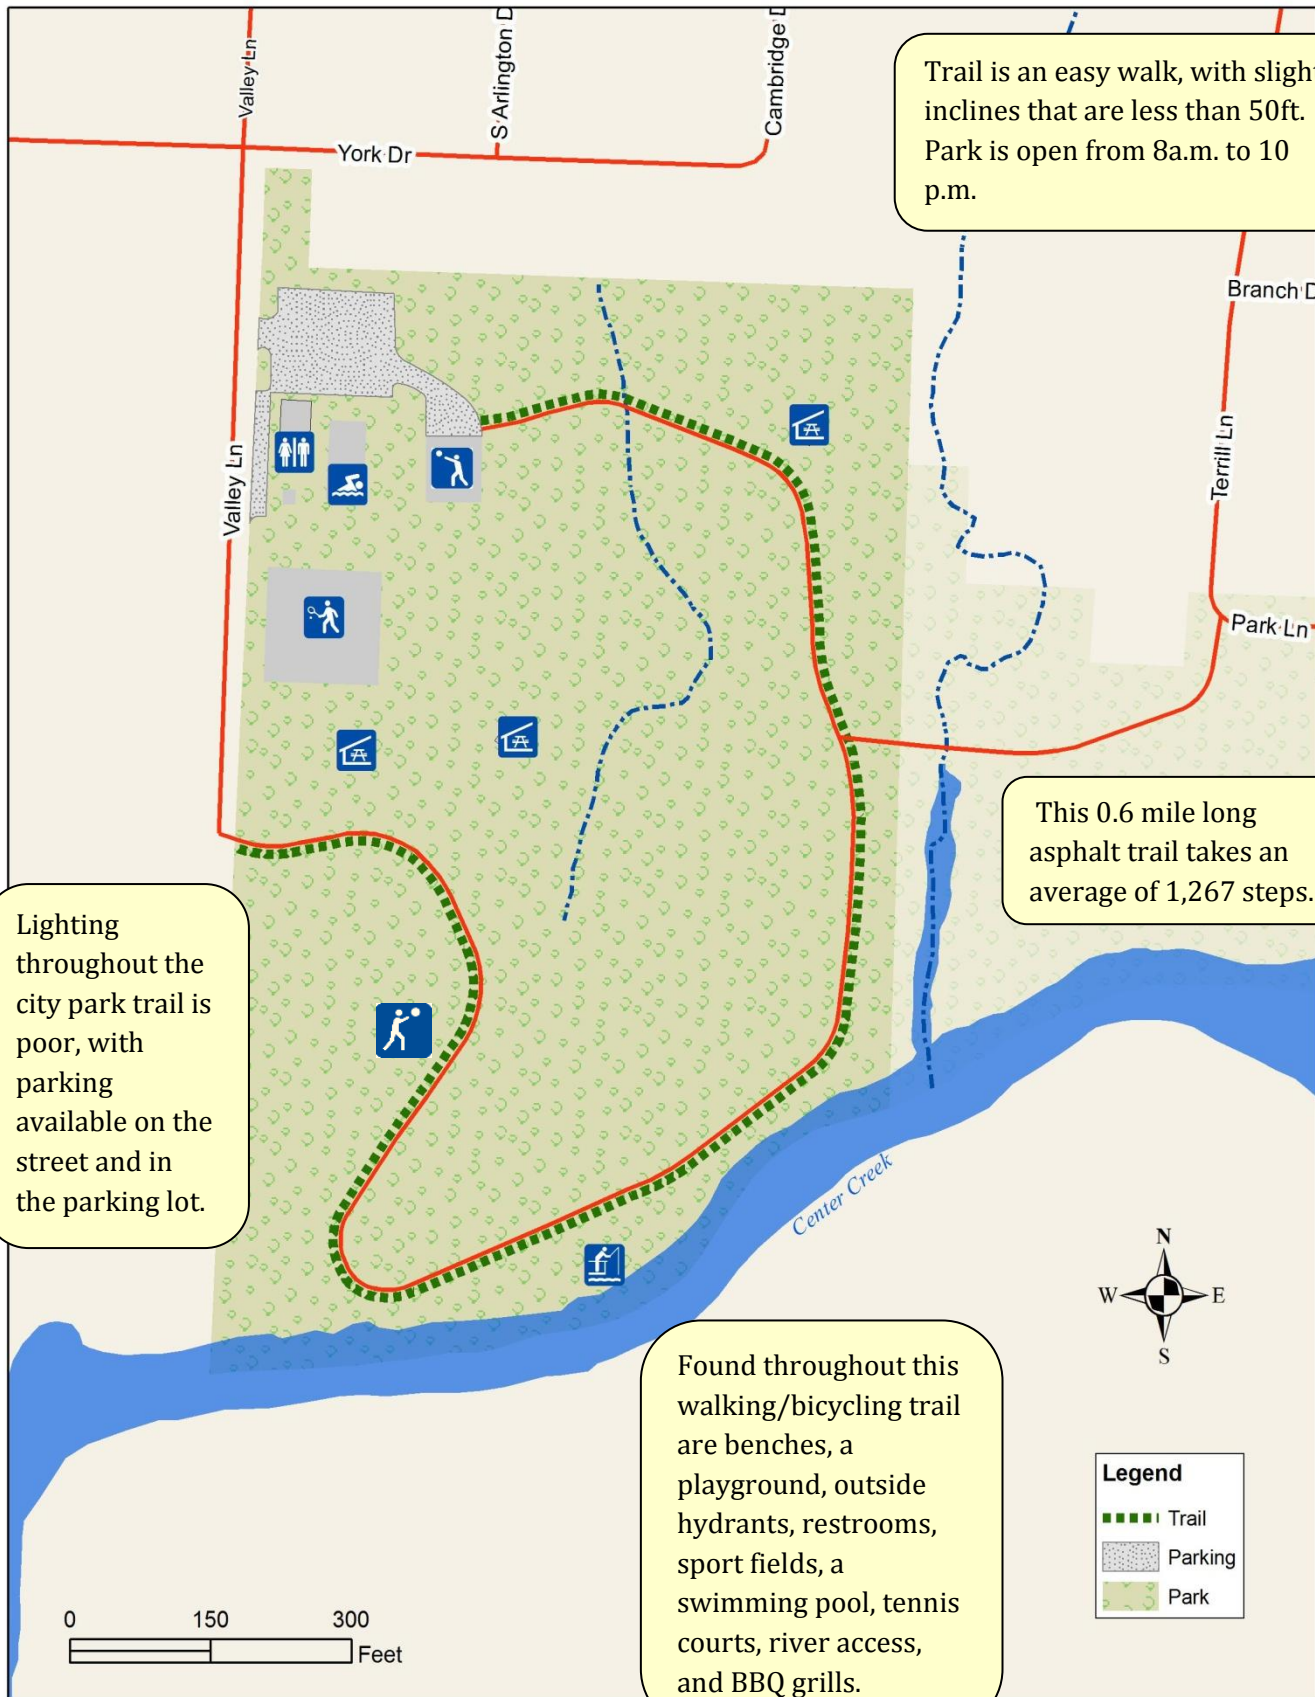

Center Creek Park

Valley Ln & York Dr

Carl Junction, MO 64834

Trail is an easy walk, with slight inclines that are less than 50ft. Park is open from 8a.m. to 10 p.m.

This 0.6 mile long asphalt trail takes an average of 1,267 steps.

Lighting throughout the city park trail is poor, with parking available on the street and in the parking lot.

Found throughout this walking/bicycling trail are benches, a playground, outside hydrants, restrooms, sport fields, a swimming pool, tennis courts, river access, and BBQ grills.

Legend	
	Trail
	Parking
	Park